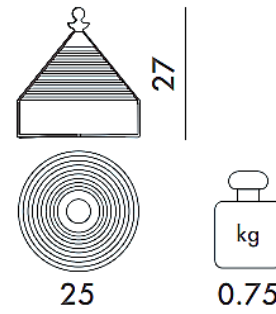

Trullo

A functional and refined table featuring rigorous geometric design, the perfect companion for days spent in the open air, thanks to its special outdoor finishes.

Brand: **KARTELL**
Item type: Centerpiece
Item code: 1550/VE
Designer: Fabio Novembre
Color: Green Sage Pink
Dimension: Ø25 x 27 cm